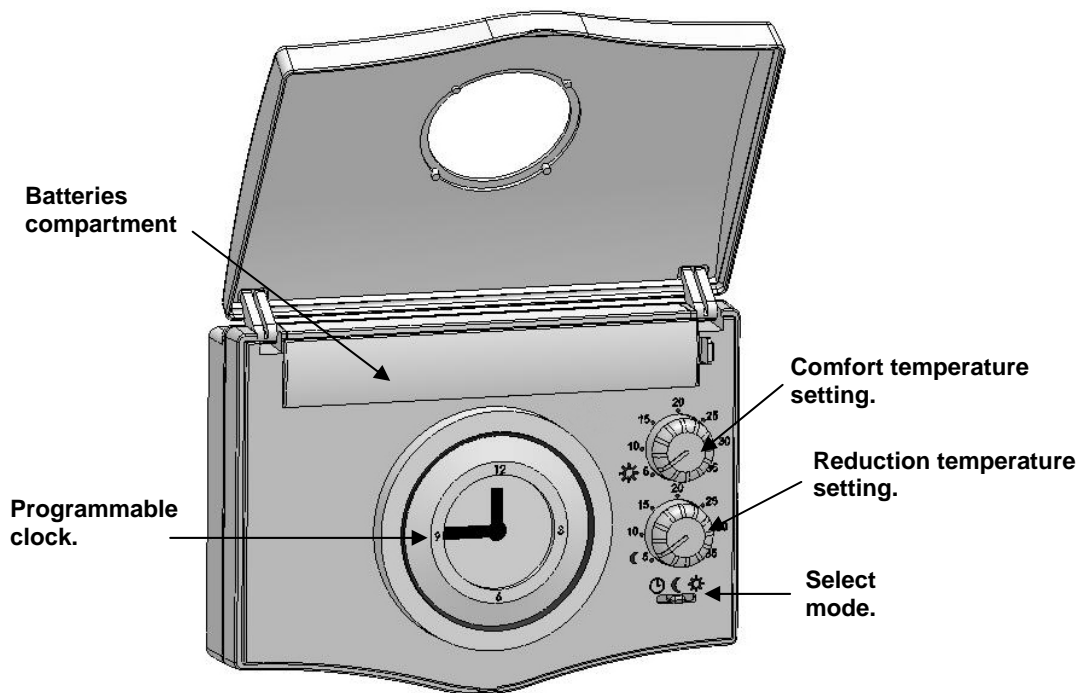

Thermostat "Chrono Battery" Electronic Daily BT 050
 Thermostat "Chrono Battery" Electronic Weekly BT 051

MODES DESCRIPTION

- Electronic thermostat with mechanical clock.
- Possibility to set day and night temperature.
- Daily or Weekly program.
- 3 positions switch : Clock – Reduction Mode – Comfort
- Relay output (free contact)

SELECT MODE

- **Clock mode:** The system follows the temperature set by the and knobs, according to the program clock.
- **Reduction mode:** The system follows the temperature set by the knob.
- **Comfort mode:** The system follows the temperature set by the knob.

PROGRAMMABLE CLOCK

Daily programmable clock

Weekly programmable clock

TECHNICAL CHARACTERISTICS

Operating temperature	0°C - 50°C (or 32°F - 122°F)
Comfort / Reduction mode setting temperature range	5°C - 35°C (or 41°F - 95°F)
Daily clock programmable	24H with 15 minutes step
Weekly clock programmable	7 days with 1 hour step
Regulation characteristics	Proportional band 2°K for 10min cycle
Electrical Protection	Class II - IP30
Power Supply Battery operated life	2 x AA LR06 1.5V > 1 year (For Alkaline type)
Output	Relay output => 1RT Free contact (8(3)A 250Vac)