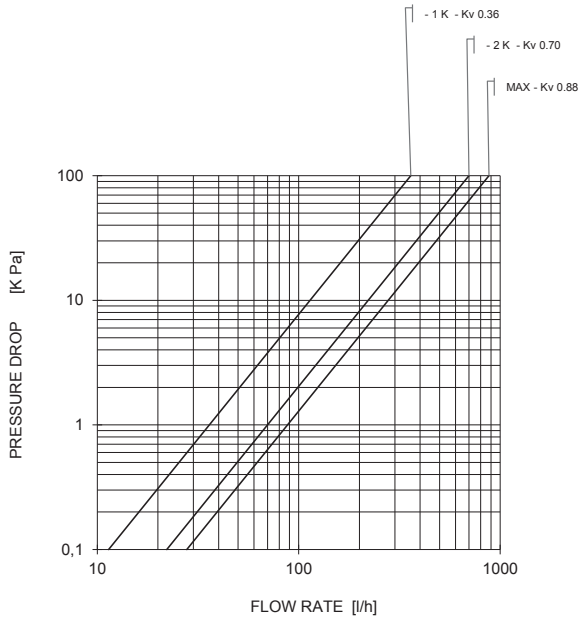

Serie 130, 131, 178, 179

Curves characteristics (Attachement)

Technical Data Sheet

Right-angle body with actuator 148, 148A, 148SD e 148CD
130UM -130SN - 188UM DN 3/8"
Pre-setting SP1

Right-angle body with actuator 148, 148A, 148SD e 148CD
130UM -130SN - 188UM DN 3/8"
Pre-setting SP2

Right-angle body with actuator 148, 148A, 148SD e 148CD
130UM -130SN - 188UM DN 3/8"
Pre-setting SP3

Right-angle body with actuator 148, 148A, 148SD e 148CD
130UM -130SN - 188UM DN 3/8"
Pre-setting SP4