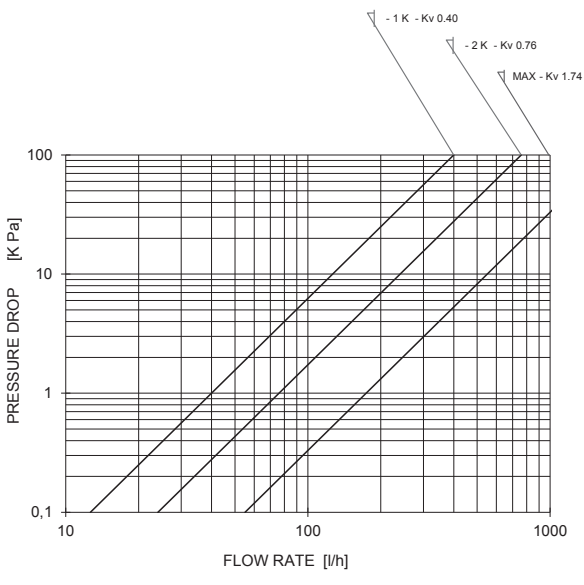

Straight body with actuator 148, 148A, 148SD e 148CD
131UM - 131SN - 189UM - DN 3/4"
Pre-setting SP6