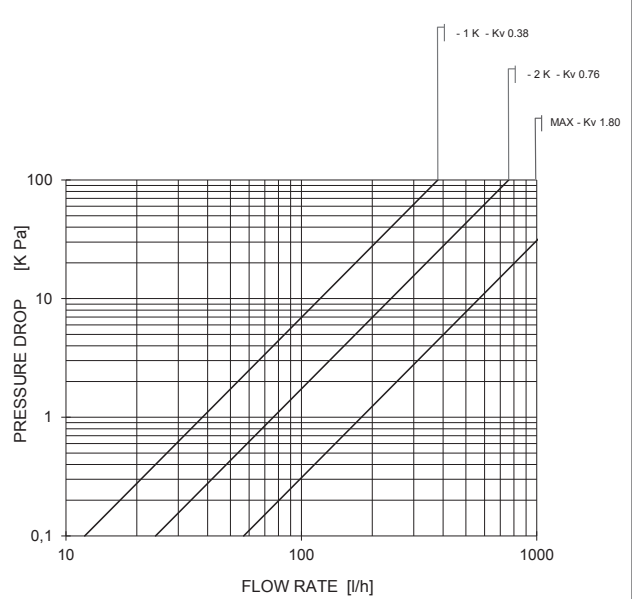

Right-angle body with actuator 148, 148A, 148SD e 148CD
130UM -130SN - 188UM -178UM - 178SN DN 3/4"
Pre-setting OFF

Right-angle body with actuator 148, 148A, 148SD e 148CD
130UM -130SN - 188UM - DN 3/4"
Pre-setting SP6