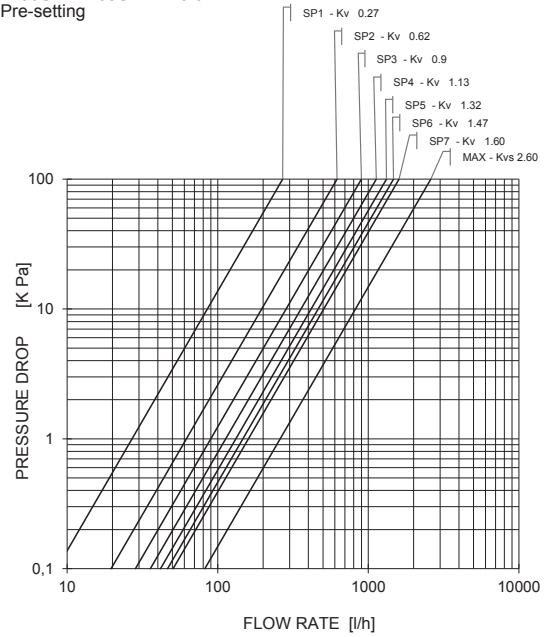

Right-angle body
130UM -130SN - 188UM - 1130UM - 1188UM DN 1/2"
1130UM -1188UM DN 3/8"
Pre-setting