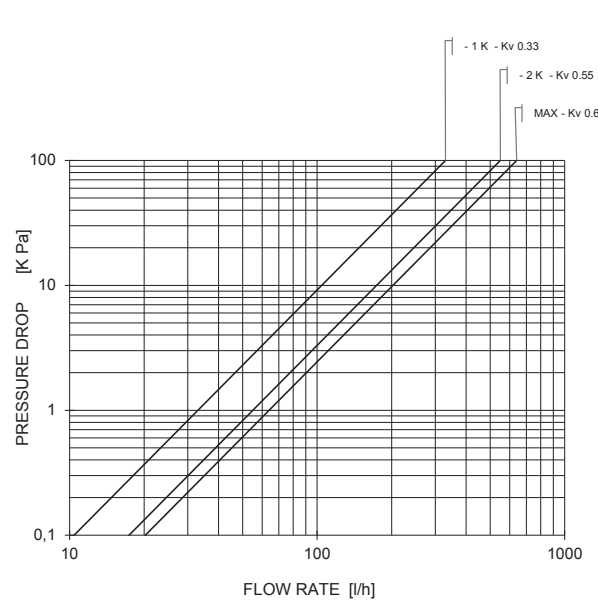

Straight body with actuator 148, 148A, 148SD e 148CD
131UM - 131SN - 189UM - 1131UM - 1189UM DN 1/2"
1131UM - 1189UM DN 3/8"
Pre-setting SP2