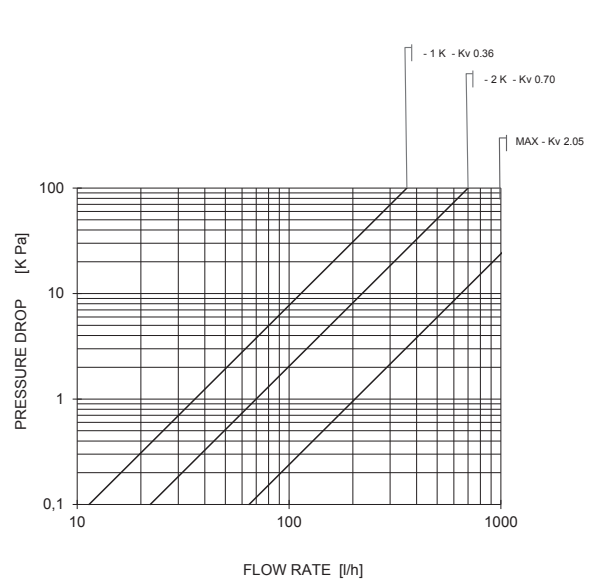

Right-angle body with actuator 148, 148A, 148SD e 148CD
130UM - 130SN - 188UM-178UM - 178SN DN 3/8"
Pre-setting OFF