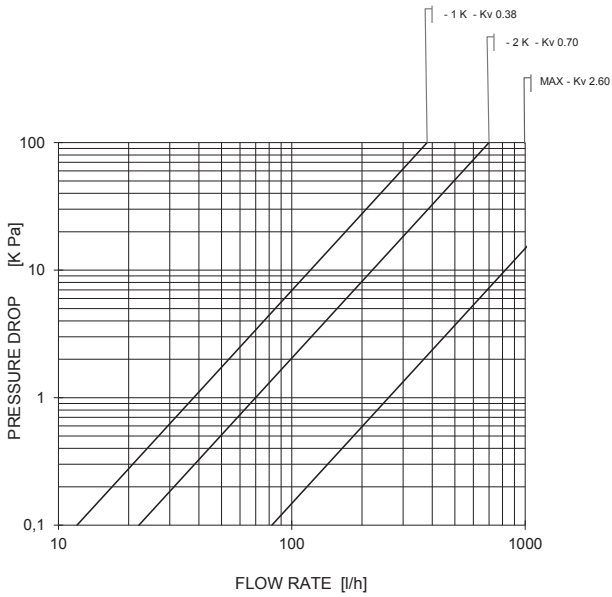

Right-angle body with actuator 148, 148A, 148SD e 148CD
130UM -130SN -188UM -1130UM -1188UM -178SN -178UM -1178UM DN 1/2"
1130UM -1188UM -1178UM DN 3/8"
Pre-setting OFF