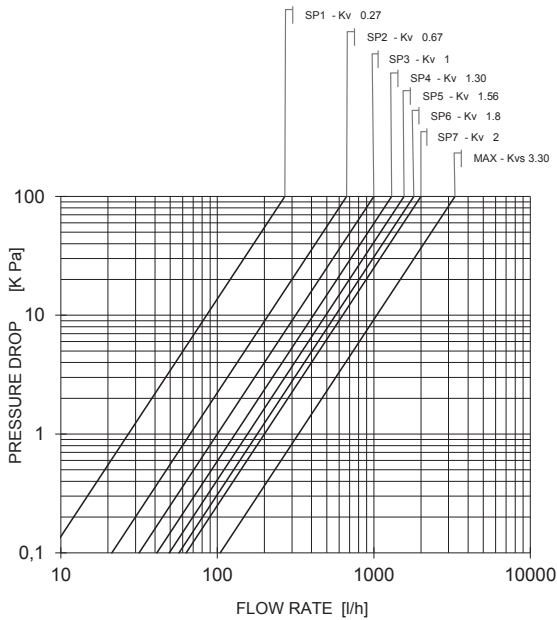

Straight body with actuator 148, 148A, 148SD e 148CD
131UM -131SN - 189UM - DN 3/8"
Pre-setting SP2

Right-angle body 130UM -130SN - 188UM - DN 3/4"
Pre-setting