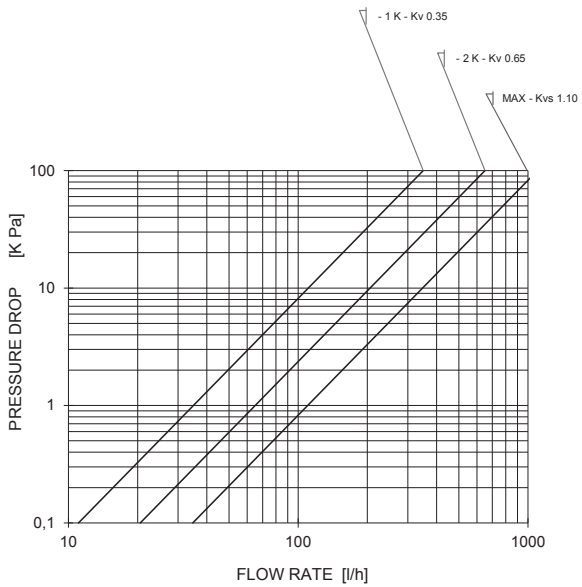

Straight body with actuator 148, 148A, 148SD e 148CD
131UM -131SN - 189UM - 178UM - 178SN DN 3/8"
Pre-setting OFF