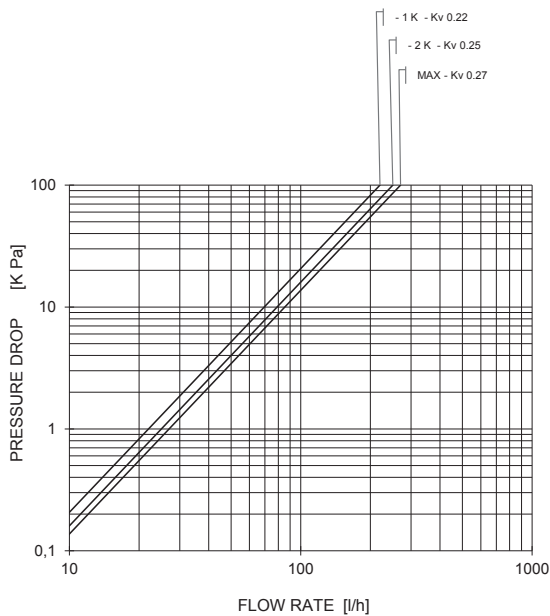

Right-angle body with actuator 148, 148A, 148SD e 148CD
130UM -130SN - 188UM - DN 3/4"
Pre-setting SP3

Right-angle body with actuator 148, 148A, 148SD e 148CD
130UM -130SN - 188UM - DN 3/4"
Pre-setting SP1