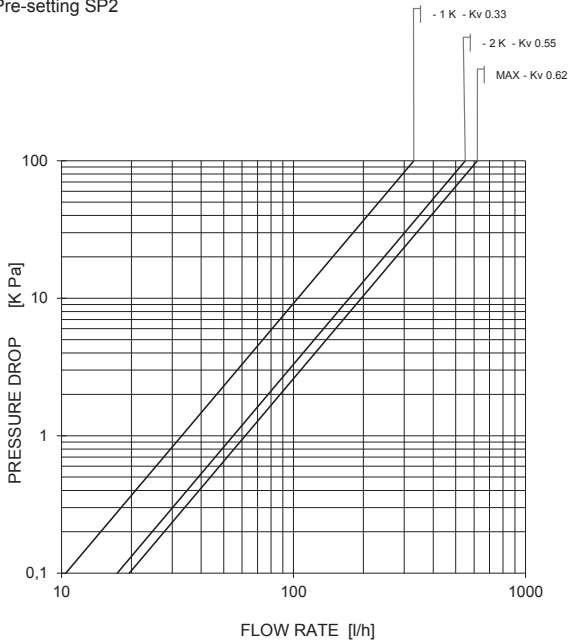

Right-angle body with actuator 148, 148A, 148SD e 148CD
130UM -130SN - 188UM - 1130UM - 1188UM DN 1/2"
1130UM -1188UM DN 3/8"
Pre-setting SP2