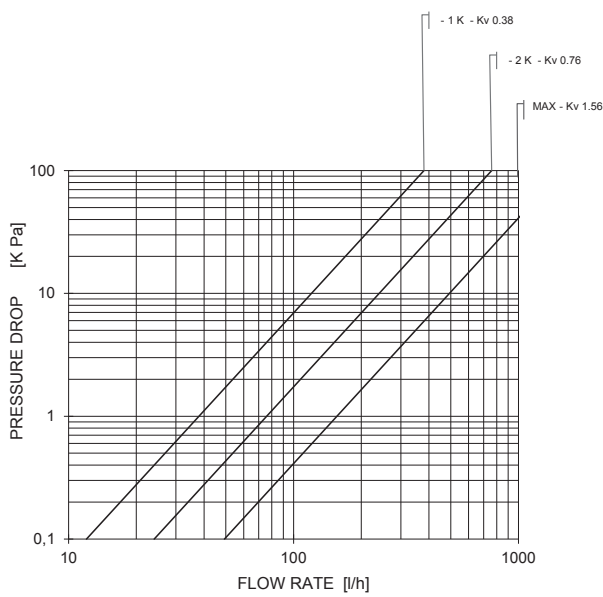

Right-angle body with actuator 148, 148A, 148SD e 148CD
130UM -130SN - 188UM - DN 3/4"
Pre-setting SP7

Right-angle body with actuator 148, 148A, 148SD e 148CD
130UM -130SN - 188UM - DN 3/4"
Pre-setting SP5