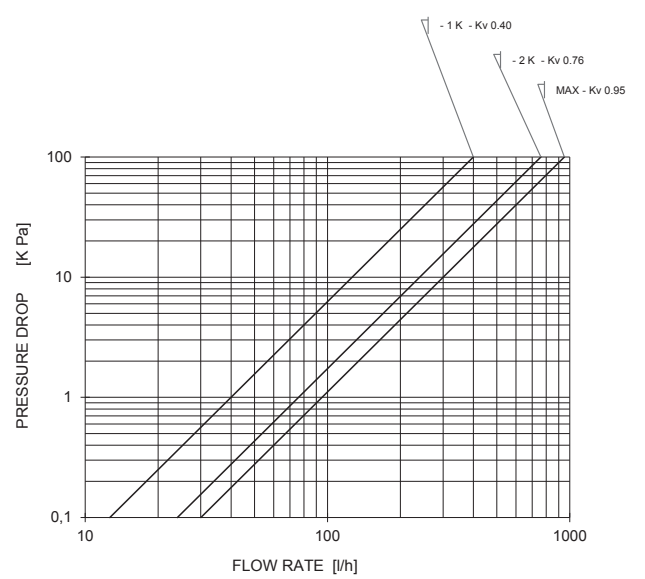

Straight body with actuator 148, 148A, 148SD e 148CD
131UM - 131SN - 189UM - DN 3/4"
Pre-setting SP3