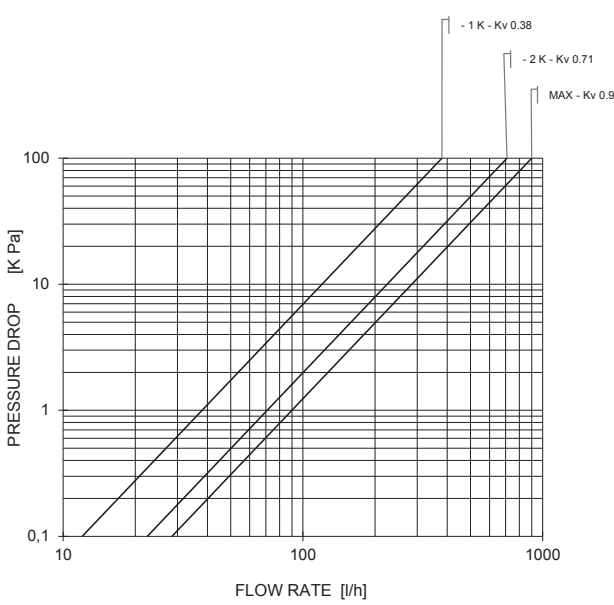

Straight body with actuator 148, 148A, 148SD e 148CD
131UM - 131SN - 189UM - 1131UM - 1189UM DN 1/2"
1131UM - 1189UM DN 3/8"
Pre-setting SP3