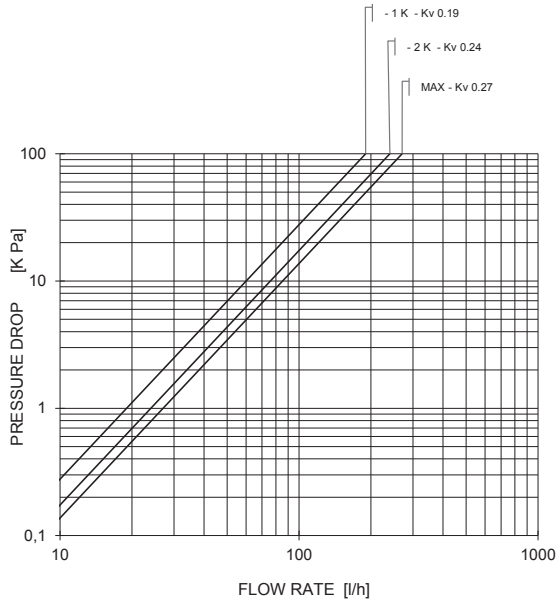

Straight body with actuator 148, 148A, 148SD e 148CD
131UM - 131SN - 189UM - 1131UM - 1189UM DN 1/2"
1131UM - 1189UM DN 3/8"
Pre-setting SP1