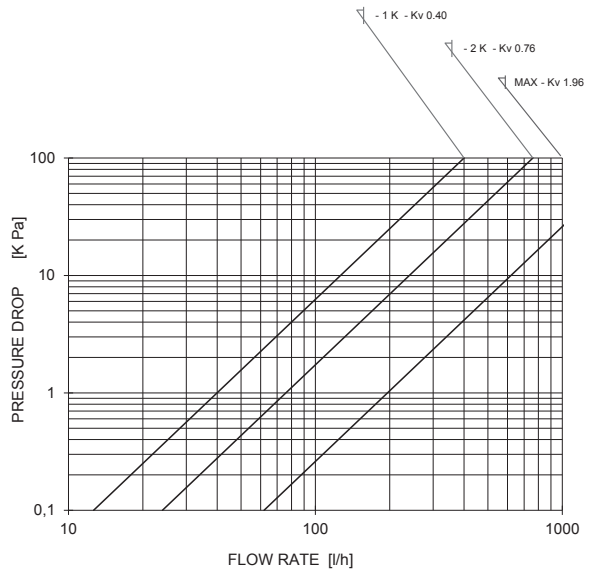

Straight body with actuator 148, 148A, 148SD e 148CD
131UM - 131SN - 189UM - DN 3/4"
Pre-setting SP7