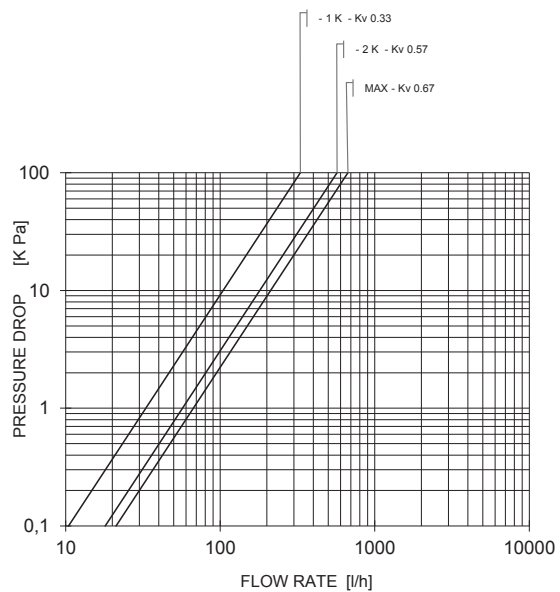

Right-angle body with actuator 148, 148A, 148SD e 148CD
130UM -130SN - 188UM - DN 3/4"
Pre-setting SP4

Right-angle body with actuator 148, 148A, 148SD e 148CD
130UM -130SN - 188UM - DN 3/4"
Pre-setting SP2