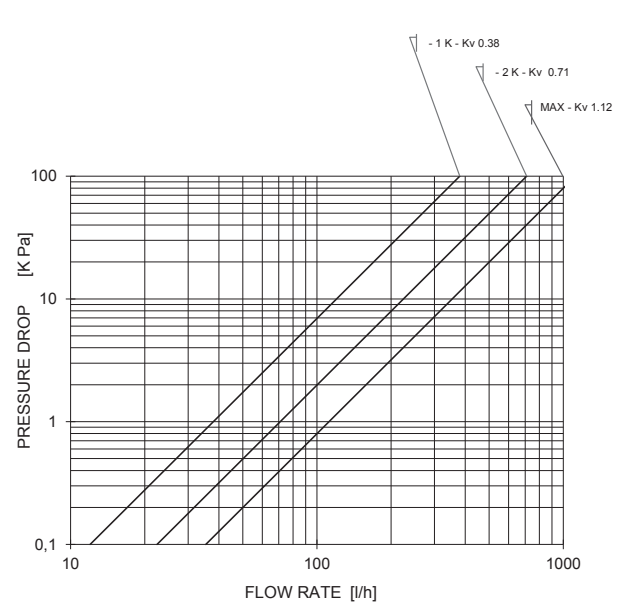

Straight body with actuator 148, 148A, 148SD e 148CD
131UM - 131SN - 189UM - 1131UM - 1189UM DN 1/2"
1131UM - 1189UM DN 3/8"
Pre-setting SP4