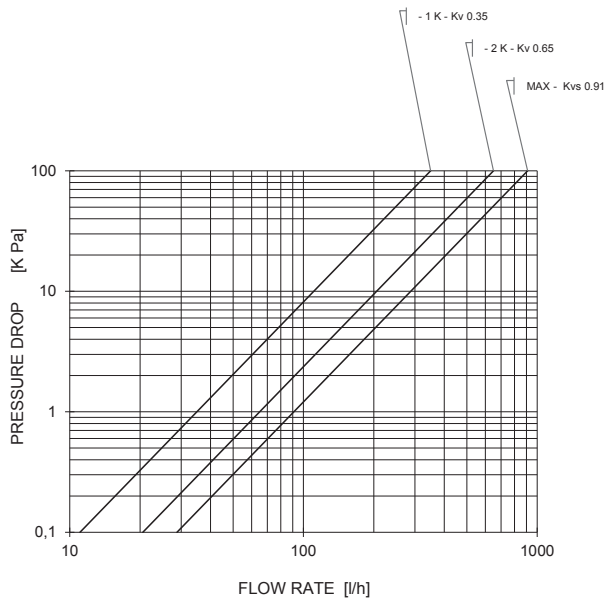

Straight body with actuator 148, 148A, 148SD e 148CD
131UM -131SN - 189UM - DN 3/8"
Pre-setting SP6

Straight body with actuator 148, 148A, 148SD e 148CD
131UM -131SN - 189UM - DN 3/8"
Pre-setting SP7

Straight body with actuator 148, 148A, 148SD e 148CD
131UM -131SN - 189UM - DN 3/8"
Pre-setting SP4