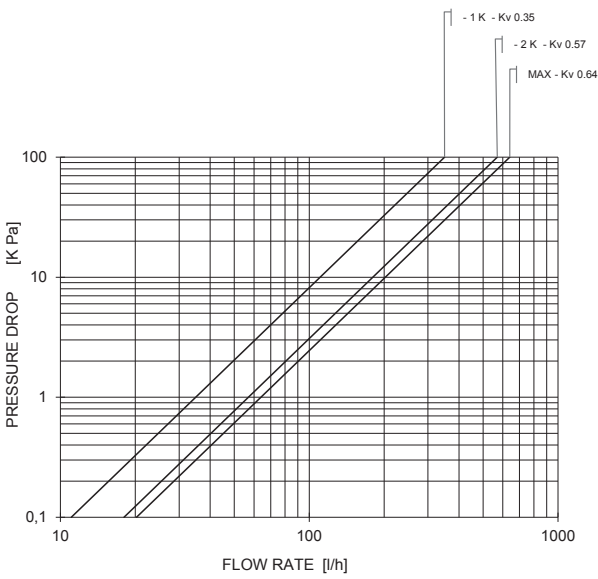

Straight body with actuator 148, 148A, 148SD e 148CD
131UM - 131SN - 189UM - DN 3/4"
Pre-setting SP4

Straight body with actuator 148, 148A, 148SD e 148CD
131UM - 131SN - 189UM - DN 3/4"
Pre-setting SP5

Straight body with actuator 148, 148A, 148SD e 148CD
131UM - 131SN - 189UM - DN 3/4"
Pre-setting SP2