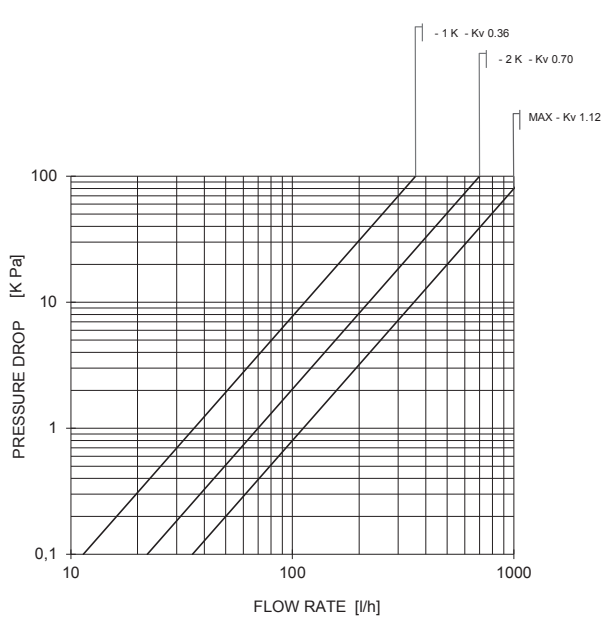

Serie 130, 131, 178, 179

Curves characteristics (Attachement)

Technical Data Sheet

Right-angle body with actuator 148, 148A, 148SD e 148CD
130UM -130SN - 188UM DN 3/8"
Pre-setting SP1

Right-angle body with actuator 148, 148A, 148SD e 148CD
130UM -130SN - 188UM DN 3/8"
Pre-setting SP2

Right-angle body with actuator 148, 148A, 148SD e 148CD
130UM -130SN - 188UM DN 3/8"
Pre-setting SP3

Right-angle body with actuator 148, 148A, 148SD e 148CD
130UM -130SN - 188UM DN 3/8"
Pre-setting SP4