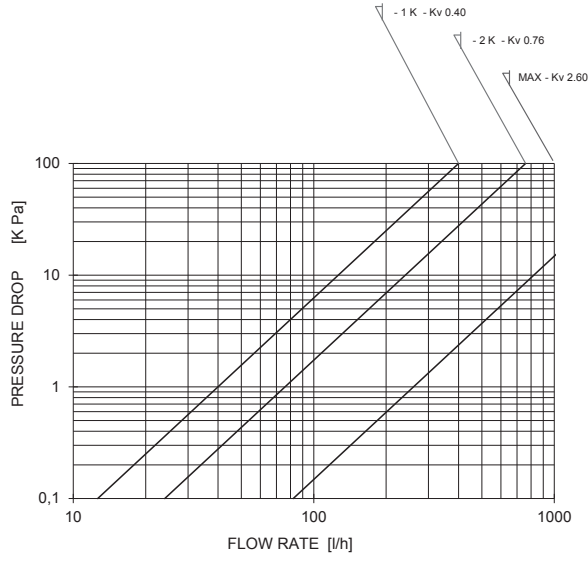

Straight body with actuator 148, 148A, 148SD e 148CD
131UM - 131SN - 189UM - 179UM - DN 3/4"
Pre-setting OFF