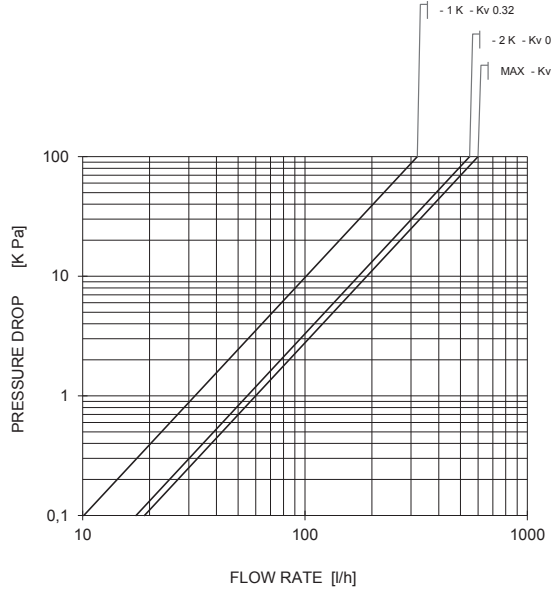

Serie 130, 131, 178, 179

Curves characteristics (Attachement)

Technical Data Sheet

Right-angle body with actuator 148, 148A, 148SD e 148CD
130UM -130SN - 188UM DN 3/8"
Pre-setting SP1

Right-angle body with actuator 148, 148A, 148SD e 148CD
130UM -130SN - 188UM DN 3/8"
Pre-setting SP2