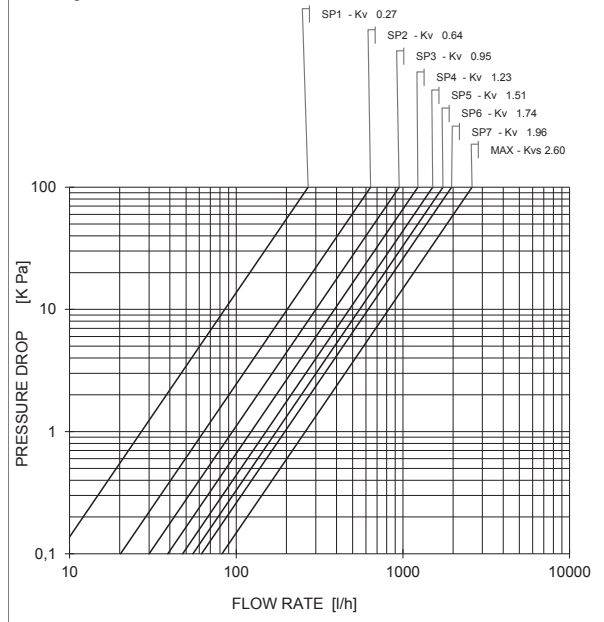

Straight body 131UM - 131SN - 189UM DN 3/4"
Pre-setting