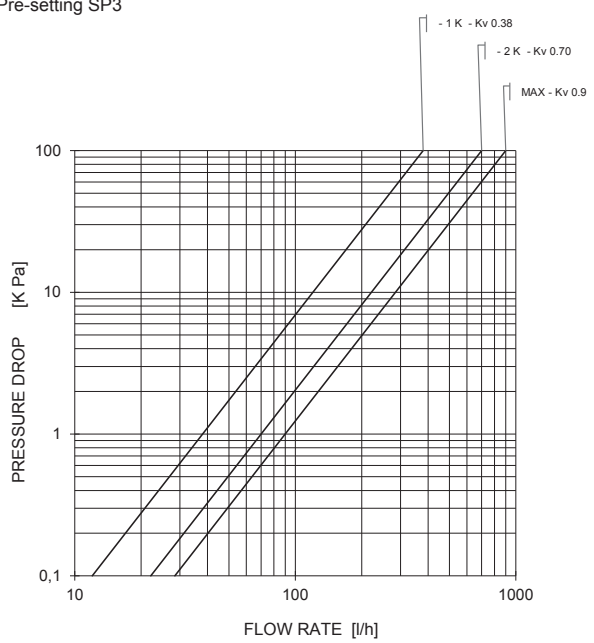

Right-angle body with actuator 148, 148A, 148SD e 148CD
130UM -130SN - 188UM - 1130UM - 1188UM DN 1/2"
1130UM -1188UM DN 3/8"
Pre-setting SP3