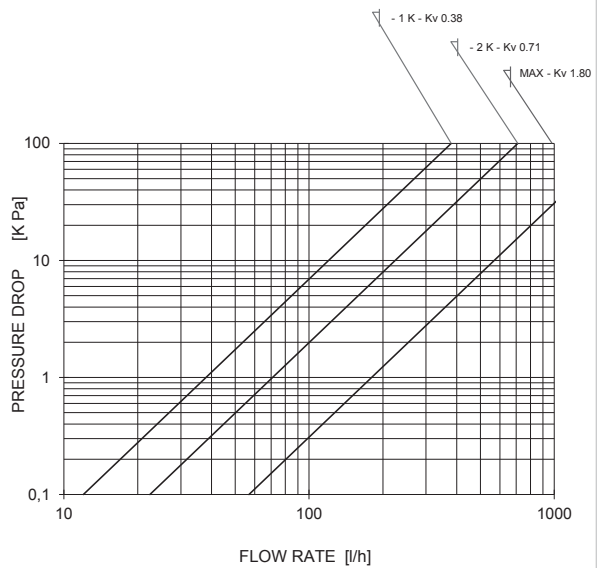

Straight body with actuator 148, 148A, 148SD e 148CD
131UM - 131SN - 189UM - DN 3/4"
Pre-setting SP1

Straight body with actuator 148, 148A, 148SD e 148CD
131UM - 131SN - 189UM - 1131UM - 179UM - 179SN - 1179UM DN 1/2"
1131UM - 1189UM - 179SN - 179UM - 1179UM DN 3/8"
Pre-setting OFF