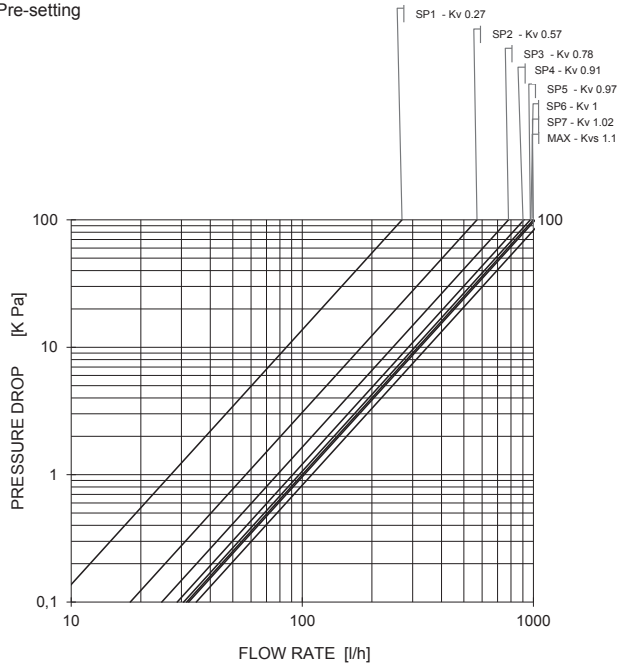

Straight body 131UM -131SN - 189UM - DN 3/8"
Pre-setting