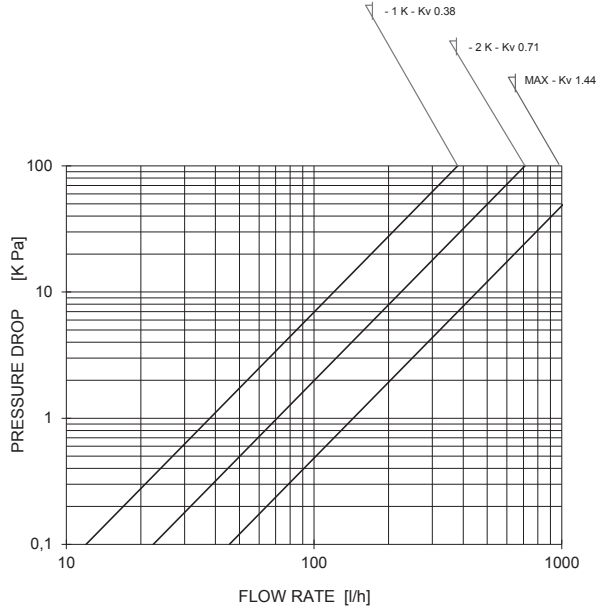

Straight body with actuator 148, 148A, 148SD e 148CD
131UM - 131SN - 189UM - 1131UM - 1189UM DN 1/2"
1131UM - 1189UM DN 3/8"
Pre-setting SP6