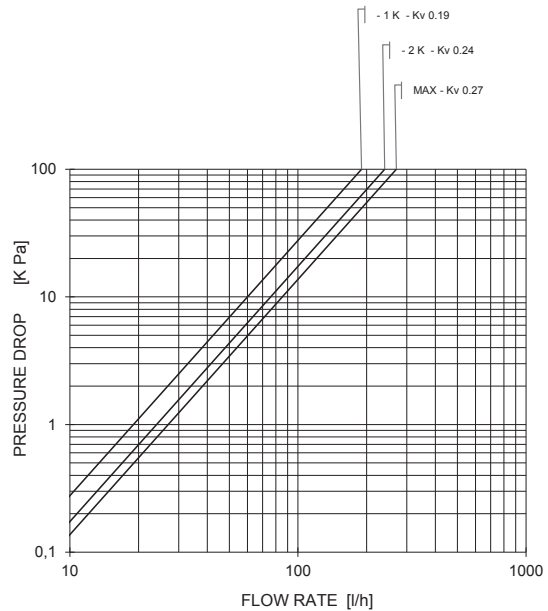

Straight body with actuator 148, 148A, 148SD e 148CD
131UM -131SN - 189UM - DN 3/8"
Pre-setting SP2

Straight body with actuator 148, 148A, 148SD e 148CD
131UM -131SN - 189UM - DN 3/8"
Pre-setting SP1