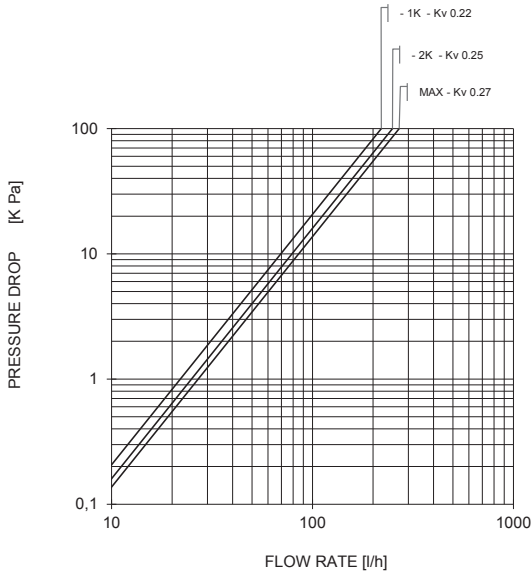

Serie 130, 131, 178, 179

Curves characteristics (Attachement)

Technical Data Sheet

Right-angle body with actuator 148, 148A, 148SD e 148CD
130UM -130SN - 188UM DN 3/8"
Pre-setting SP1

Right-angle body with actuator 148, 148A, 148SD e 148CD
130UM -130SN - 188UM DN 3/8"
Pre-setting SP2

Right-angle body with actuator 148, 148A, 148SD e 148CD
130UM -130SN - 188UM DN 3/8"
Pre-setting SP3

Right-angle body with actuator 148, 148A, 148SD e 148CD
130UM -130SN - 188UM DN 3/8"
Pre-setting SP4