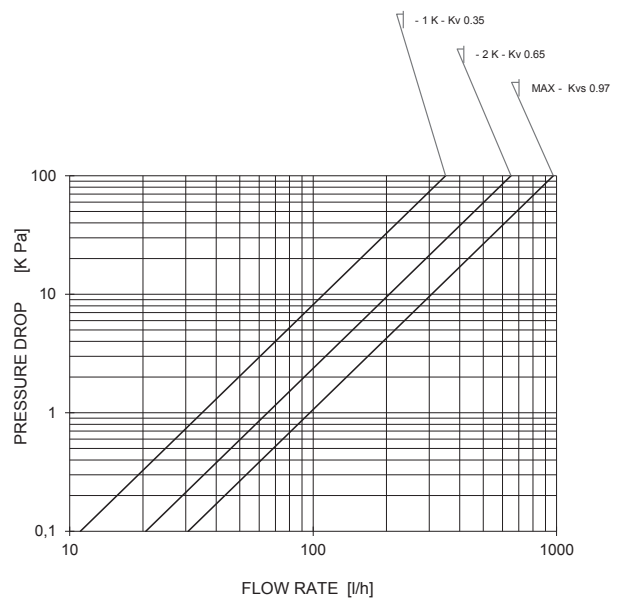

Straight body with actuator 148, 148A, 148SD e 148CD
131UM -131SN - 189UM - DN 3/8"
Pre-setting SP5