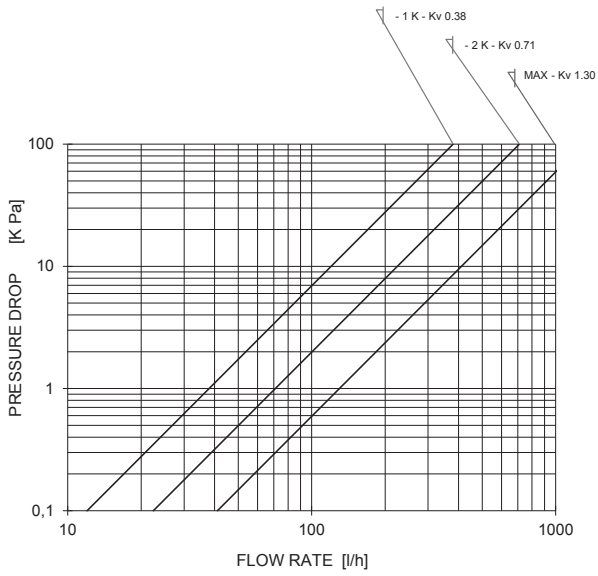

Straight body with actuator 148, 148A, 148SD e 148CD
131UM - 131SN - 189UM - 1131UM - 1189UM DN 1/2"
1131UM - 1189UM DN 3/8"
Pre-setting SP5