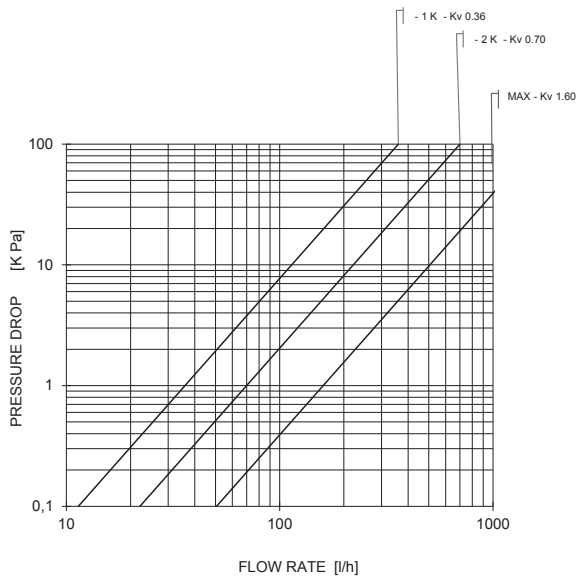

Right-angle body 130UM -130SN - 188UM DN 3/8"
Pre-setting

Right-angle body with actuator 148, 148A, 148SD e 148CD
130UM -130SN - 188UM - 1130UM - 1188UM DN 1/2"
1130UM -1188UM DN 3/8"
Pre-setting SP1

Right-angle body with actuator 148, 148A, 148SD e 148CD
130UM - 130SN - 188UM DN 3/8"
Pre-setting SP7