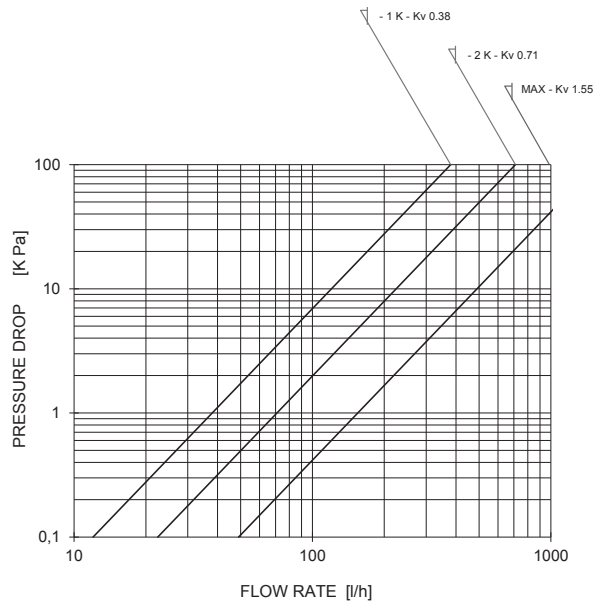

Straight body
131UM - 131SN - 189UM - 1131UM - 1189UM DN 1/2"
Pre-setting

Straight body with actuator 148, 148A, 148SD e 148CD
131UM - 131SN - 189UM - 1131UM - 1189UM DN 1/2"
1131UM - 1189UM DN 3/8"
Pre-setting SP7